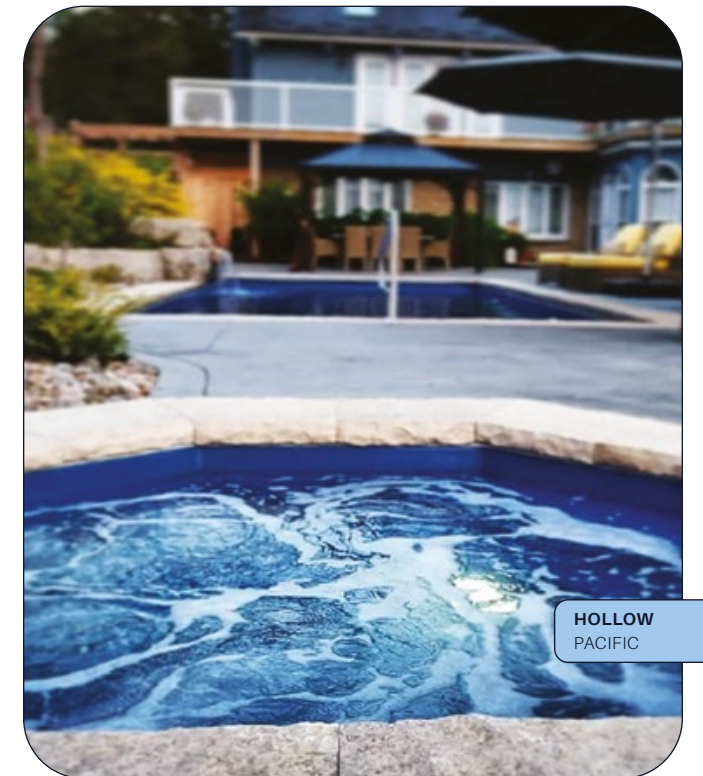

8' 1" x 8' 1"

depth 3' 9"

ROSLYN

(A)

SIZE AVAILABLE

7' 6" x 7' 6"

depth 2' 7.5"

TRENT

(A)

SIZE AVAILABLE

8' 11" x 8' 11"

depth 3' 7"

YORK

(A)

SIZE AVAILABLE

8' 4" x 11' 8"

depth 3'

HOLLOW
PACIFIC

Complete your backyard

Landscaping products that integrate perfectly with your pool.

To complete your pool installation, choose Rinox products for pool edging and pavers for your backyard. Rinox pool edges are designed to fit seamlessly with our pools. The company offers a wide variety of products in different colors and textures to match your style.