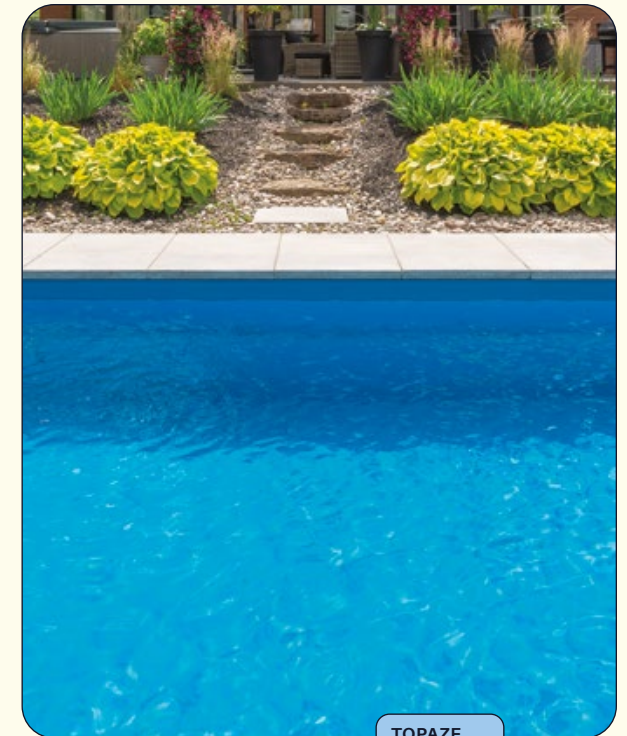

Ultra-resistant and radiant colors

Our Aqua Radiance color technology creates colors of unmatched durability. After much research and development, we have successfully improved the process of making and applying the gel coat and color to fiberglass. In addition to being extremely durable, our pool colors stand out for their sparkling effect when the sun's rays pass through the water. We are committed to making the most vibrant colors on the market, to best suit our climate and severe weather conditions.

TOPAZE AQUA