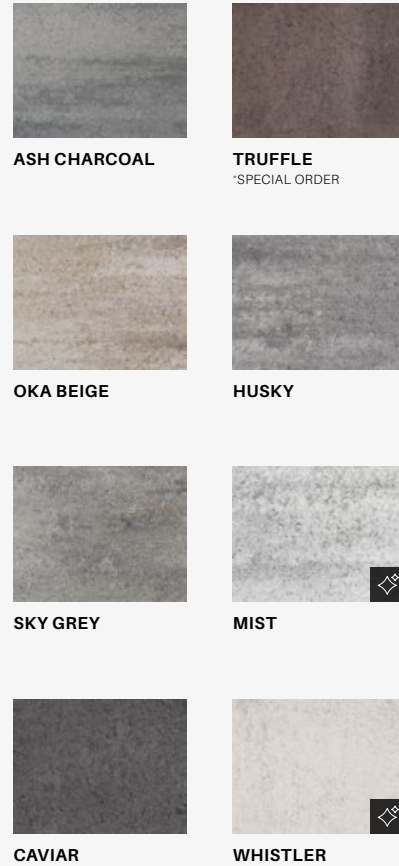

Our available colors

PRESTIGE COLOR*

RINOX.COM

Discover all Rinox products online!

PROMA XL COPING
CAVIAR
TOPAZE
ARCTIC GREY

PROMA XL COPING

PROMA XL COPING
2 3/8" x 16" x 32"
60mm x 406mm x 812mm

PROMA XL SLAB
OKA BEIGE
LAZULI
SEA SALT