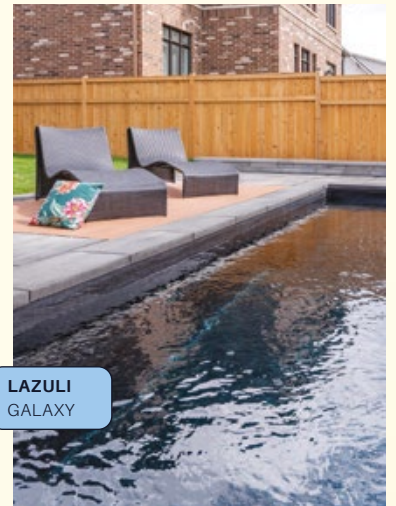

LAZULI
GALAXY