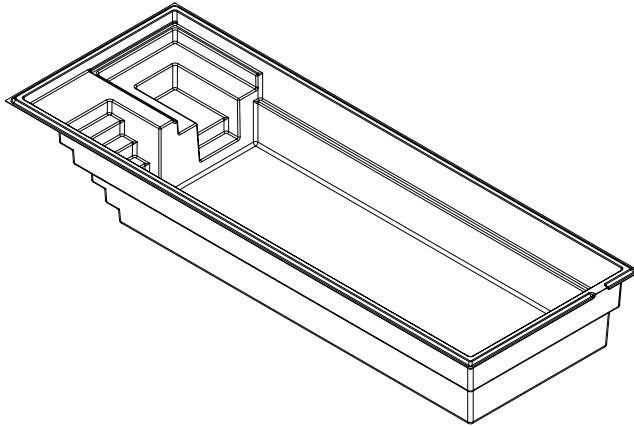

LAZULI

12' x 32'

AQUA RING

COLLECTION

Available colors

LAZULI MODEL

| | |
|--------------------------|---|
| DIMENSIONS | 12' x 32' |
| DEPTH | 4' 10" |
| WEIGHT EMPTY POOL | 2450 lbs · 1 111 kg |
| INTERIOR VOLUME | 1 303.40 ft ³ · 36.91 m ³ |
| WATER VOLUME | 36 908 L · 9 750 gal |