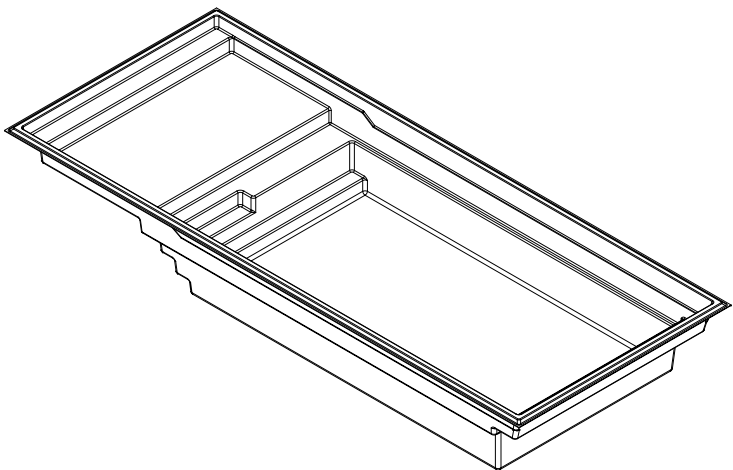

QUARTZ

14' x 36'

AQUA RING

COLLECTION

Available colors

QUARTZ MODEL

DIMENSIONS	14' x 36'
DEPTH	4' 10"
WEIGHT EMPTY POOL	2 800 lbs · 1 270 kg
INTERIOR VOLUME	1 540.43 ft ³ · 43.62 m ³
WATER VOLUME	43 620 L · 11 523 gal