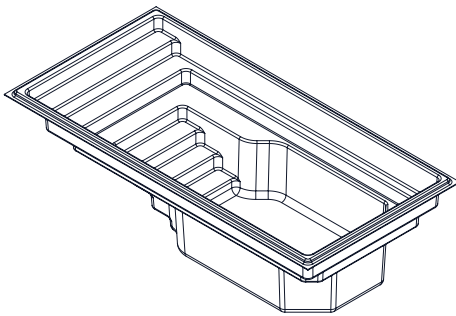

SANDBANKS

8' 6" x 17'

DOLPHIN

COLLECTION

Available colors

SANDBANKS MODEL

DIMENSIONS	8' 6" x 17'
DEPTH	4' 6"
WEIGHT EMPTY POOL	1 300 lbs · 590 kg
INTERIOR VOLUME	295.81 ft ³ · 8.38 m ³
WATER VOLUME	8 376 L · 2 213 gal