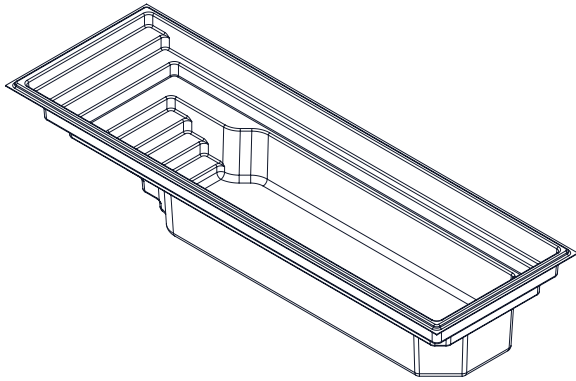

SANDBANKS

8' 6" x 26'

DOLPHIN

COLLECTION

Available colors

SANDBANKS MODEL

DIMENSIONS	8' 6" x 26'
DEPTH	4' 6"
WEIGHT EMPTY POOL	1 600 lbs · 726 kg
INTERIOR VOLUME	530.94 ft ³ · 15.03 m ³
WATER VOLUME	15 034 L · 3 972 gal